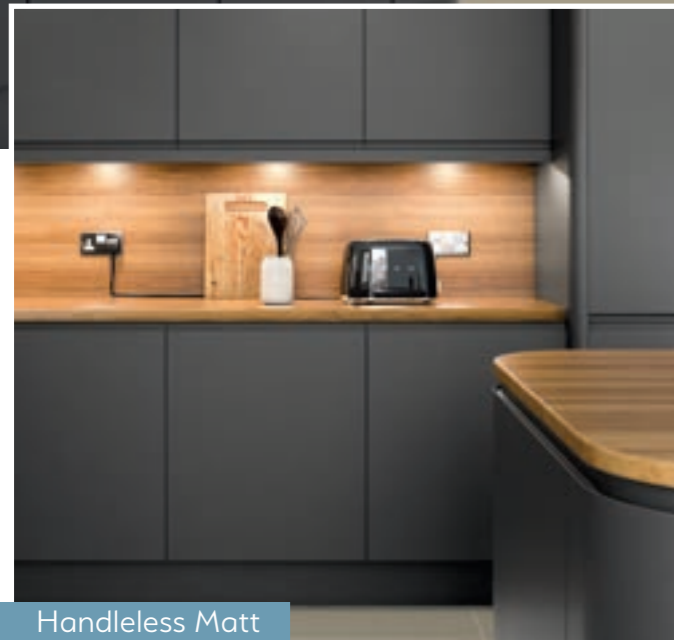

Lucente Matt Anthracite

The darker tone of anthracite adds definition to the kitchen, with a range of curve sizes adding to the contemporary design.

Handleless Matt

Lucente Matt Indigo

Blues are in and indigo takes first place. If you are looking for a super modern option that is the height of fashion, then indigo could be the choice for you. Combine indigo with white worktops and a Matrix undermount sink, to complete the contemporary look.