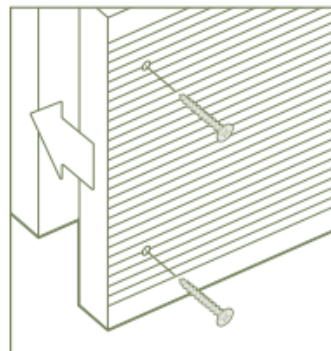

Accessories Explained

JOISTS

Used to form your decking sub frame.

STARTER CLIPS

Fitted to the intersection of each joist.

PLASTIC T CLIPS

Used to secure each board in place.

COLOUR MATCHING SCREWS

Offers a sleek finishing touch.

STARTER BOARDS

Used to complete the front edge of your deck.

CORNER EDGING STRIPS

Used as a neat finish to the outside edge of your deck.

FASCIA BOARDS

Used on front facing areas such as steps.