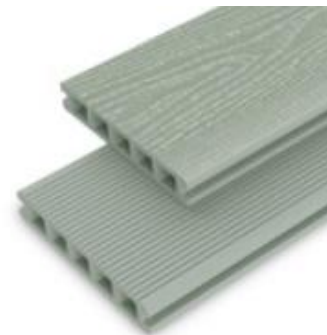

The Range

DESIRE THE HAPPY OUTDOORS

Allur Range

Size:
25mm x 148mm x 3600mm
0.53m² per board

CHARCOAL

SILVER GREY

GRAPHITE

GUNMETAL

CHOCOLATE

CARAMEL

SAGE

Accessories & Add-ons

ACCESSORIES

The accessory add-ons make Allur a one stop shop for all necessary components for a full fit-out.

All of our composite decking boards are backed up with an extensive range of colour matching accessories to help you complete your project.

STARTER BOARD

FASCIA BOARD*

CORNER EDGING STRIPS*

JOISTS

STARTER CLIP & SCREWS

PLASTIC T CLIP & SCREWS

COLOUR MATCHED SCREWS

*Available in 3m & 3.6m lengths.

Offers a sleek finishing touch.

STARTER BOARDS

Used to complete the front edge of your deck.

CORNER EDGING STRIPS

Used as a neat finish to the outside edge of your deck.

FASCIA BOARDS

Used on front facing areas such as steps.