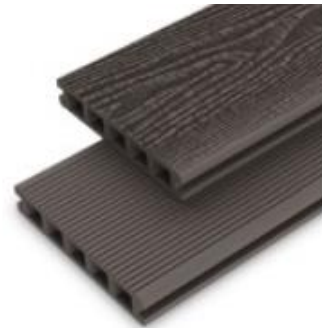

The Range

DESIRE THE HAPPY OUTDOORS

Allur Range

Size:
25mm x 148mm x 3600mm
0.53m² per board

CHARCOAL

SILVER GREY

GRAPHITE

GUNMETAL

CHOCOLATE

CARAMEL

SAGE

Accessories & Add-ons

ACCESSORIES

The accessory add-ons make Allur a one stop shop for all necessary components for a full fit-out.

All of our composite decking boards are backed up with an extensive range of colour matching accessories to help you complete your project.

STARTER BOARD

FASCIA BOARD*

CORNER EDGING STRIPS*

JOISTS

STARTER CLIP & SCREWS

PLASTIC T CLIP & SCREWS

COLOUR MATCHED SCREWS

*Available in 3m & 3.6m lengths.

Offers a sleek finishing touch.

STARTER BOARDS

Used to complete the front edge of your deck.

CORNER EDGING STRIPS

Used as a neat finish to the outside edge of your deck.

FASCIA BOARDS

Used on front facing areas such as steps.