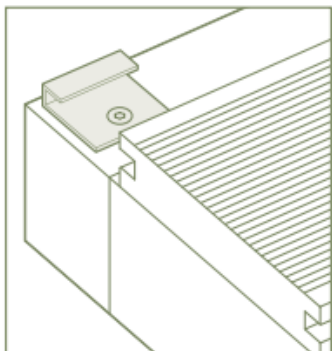

STARTER BOARD

FASCIA BOARD*

CORNER EDGING STRIPS*

JOISTS

STARTER CLIP & SCREWS

PLASTIC T CLIP & SCREWS

COLOUR MATCHED SCREWS

*Available in 3m & 3.6m lengths.

Accessories Explained

JOISTS

Used to form your decking sub frame.

STARTER CLIPS

Fitted to the intersection of each joist.

PLASTIC T CLIPS

Used to secure each board in place.

COLOUR MATCHING SCREWS

Offers a sleek finishing touch.

STARTER BOARDS

Used to complete the front edge of your deck.

CORNER EDGING STRIPS

Used as a neat finish to the outside edge of your deck.

FASCIA BOARDS

Used on front facing areas such as steps.