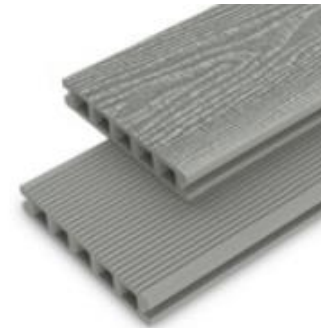

The Range

DESIRE THE HAPPY OUTDOORS

Allur Range

Size:
25mm x 148mm x 3600mm
0.53m² per board

CHARCOAL

SILVER GREY

GRAPHITE

GUNMETAL

CHOCOLATE

CARAMEL

SAGE

Accessories & Add-ons

ACCESSORIES

The accessory add-ons make Allur a one stop shop for all necessary components for a full fit-out.

All of our composite decking boards are backed up with an extensive range of colour matching accessories to help you complete your project.

STARTER BOARD

FASCIA BOARD*

CORNER EDGING STRIPS*

JOISTS

STARTER CLIP & SCREWS

PLASTIC T CLIP & SCREWS

COLOUR MATCHED SCREWS

*Available in 3m & 3.6m lengths.

Offers a sleek finishing touch.

STARTER BOARDS

Used to complete the front edge of your deck.

CORNER EDGING STRIPS

Used as a neat finish to the outside edge of your deck.

FASCIA BOARDS

Used on front facing areas such as steps.