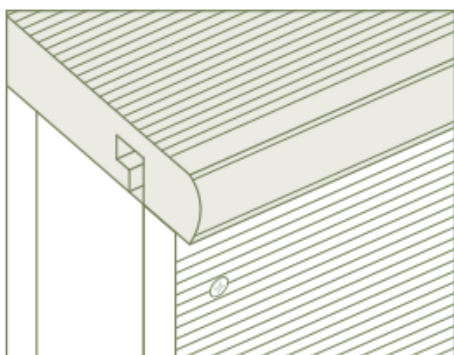

Accessories Explained

JOISTS

Used to form your decking sub frame.

STARTER CLIPS

Fitted to the intersection of each joist.

PLASTIC T CLIPS

Used to secure each board in place.

COLOUR MATCHING SCREWS

Offers a sleek finishing touch.

STARTER BOARDS

Used to complete the front edge of your deck.

CORNER EDGING STRIPS

Used as a neat finish to the outside edge of your deck.

FASCIA BOARDS

Used on front facing areas such as steps.