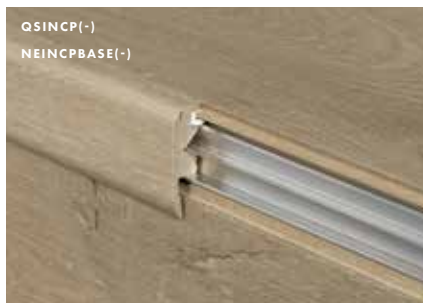

### Incizo® profile: 1 profile, 5 applications

Quick-Step's Incizo® profile is a multifunctional finishing tool that can be used to finish your floor and stairs in matching colours. Simply cut the Incizo® basic profile to desired shape with the supplied Incizo® knife.

#### APPLICATION 2

Connect two floors of the same height.

**APPLICATION 3**

Finish your floor along walls or windows.

**APPLICATION 4**

Create a nice transition between your Laminate floor and other flooring types.

**APPLICATION 5**

The Incizo® profile also allows you to finish your stairs in the flooring design of your choice. For this application you need the Incizo® profile and an aluminium sub-profile.

**INCIZO® ALUMINIUM SUB-PROFILE FOR STAIRS**