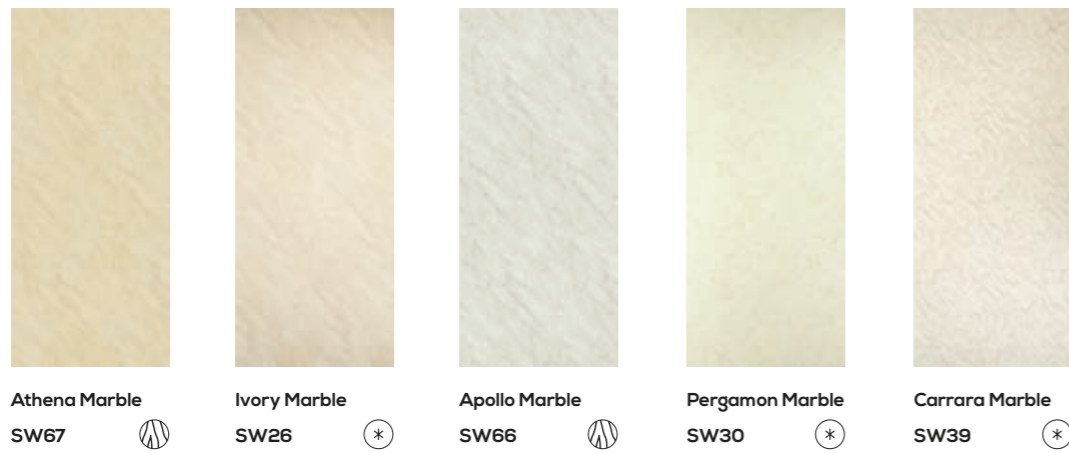

## Smooth marbles in warm tones

These earth-toned marbles offer the beauty of a natural material within the practicality of a shower panel. With delicate veining throughout, these designs have subtle details that add depth and a lustre to a wall.

Decor: Tacoma Marble

The Marble Collection

## Bright and timeless marbles

Decor: Athena Marble

A versatile and sophisticated option. These white and neutral decors have a timeless nature, making them the perfect wall covering for any style or size of bathroom, offering the beauty of a marble bathroom at a fraction of the cost.